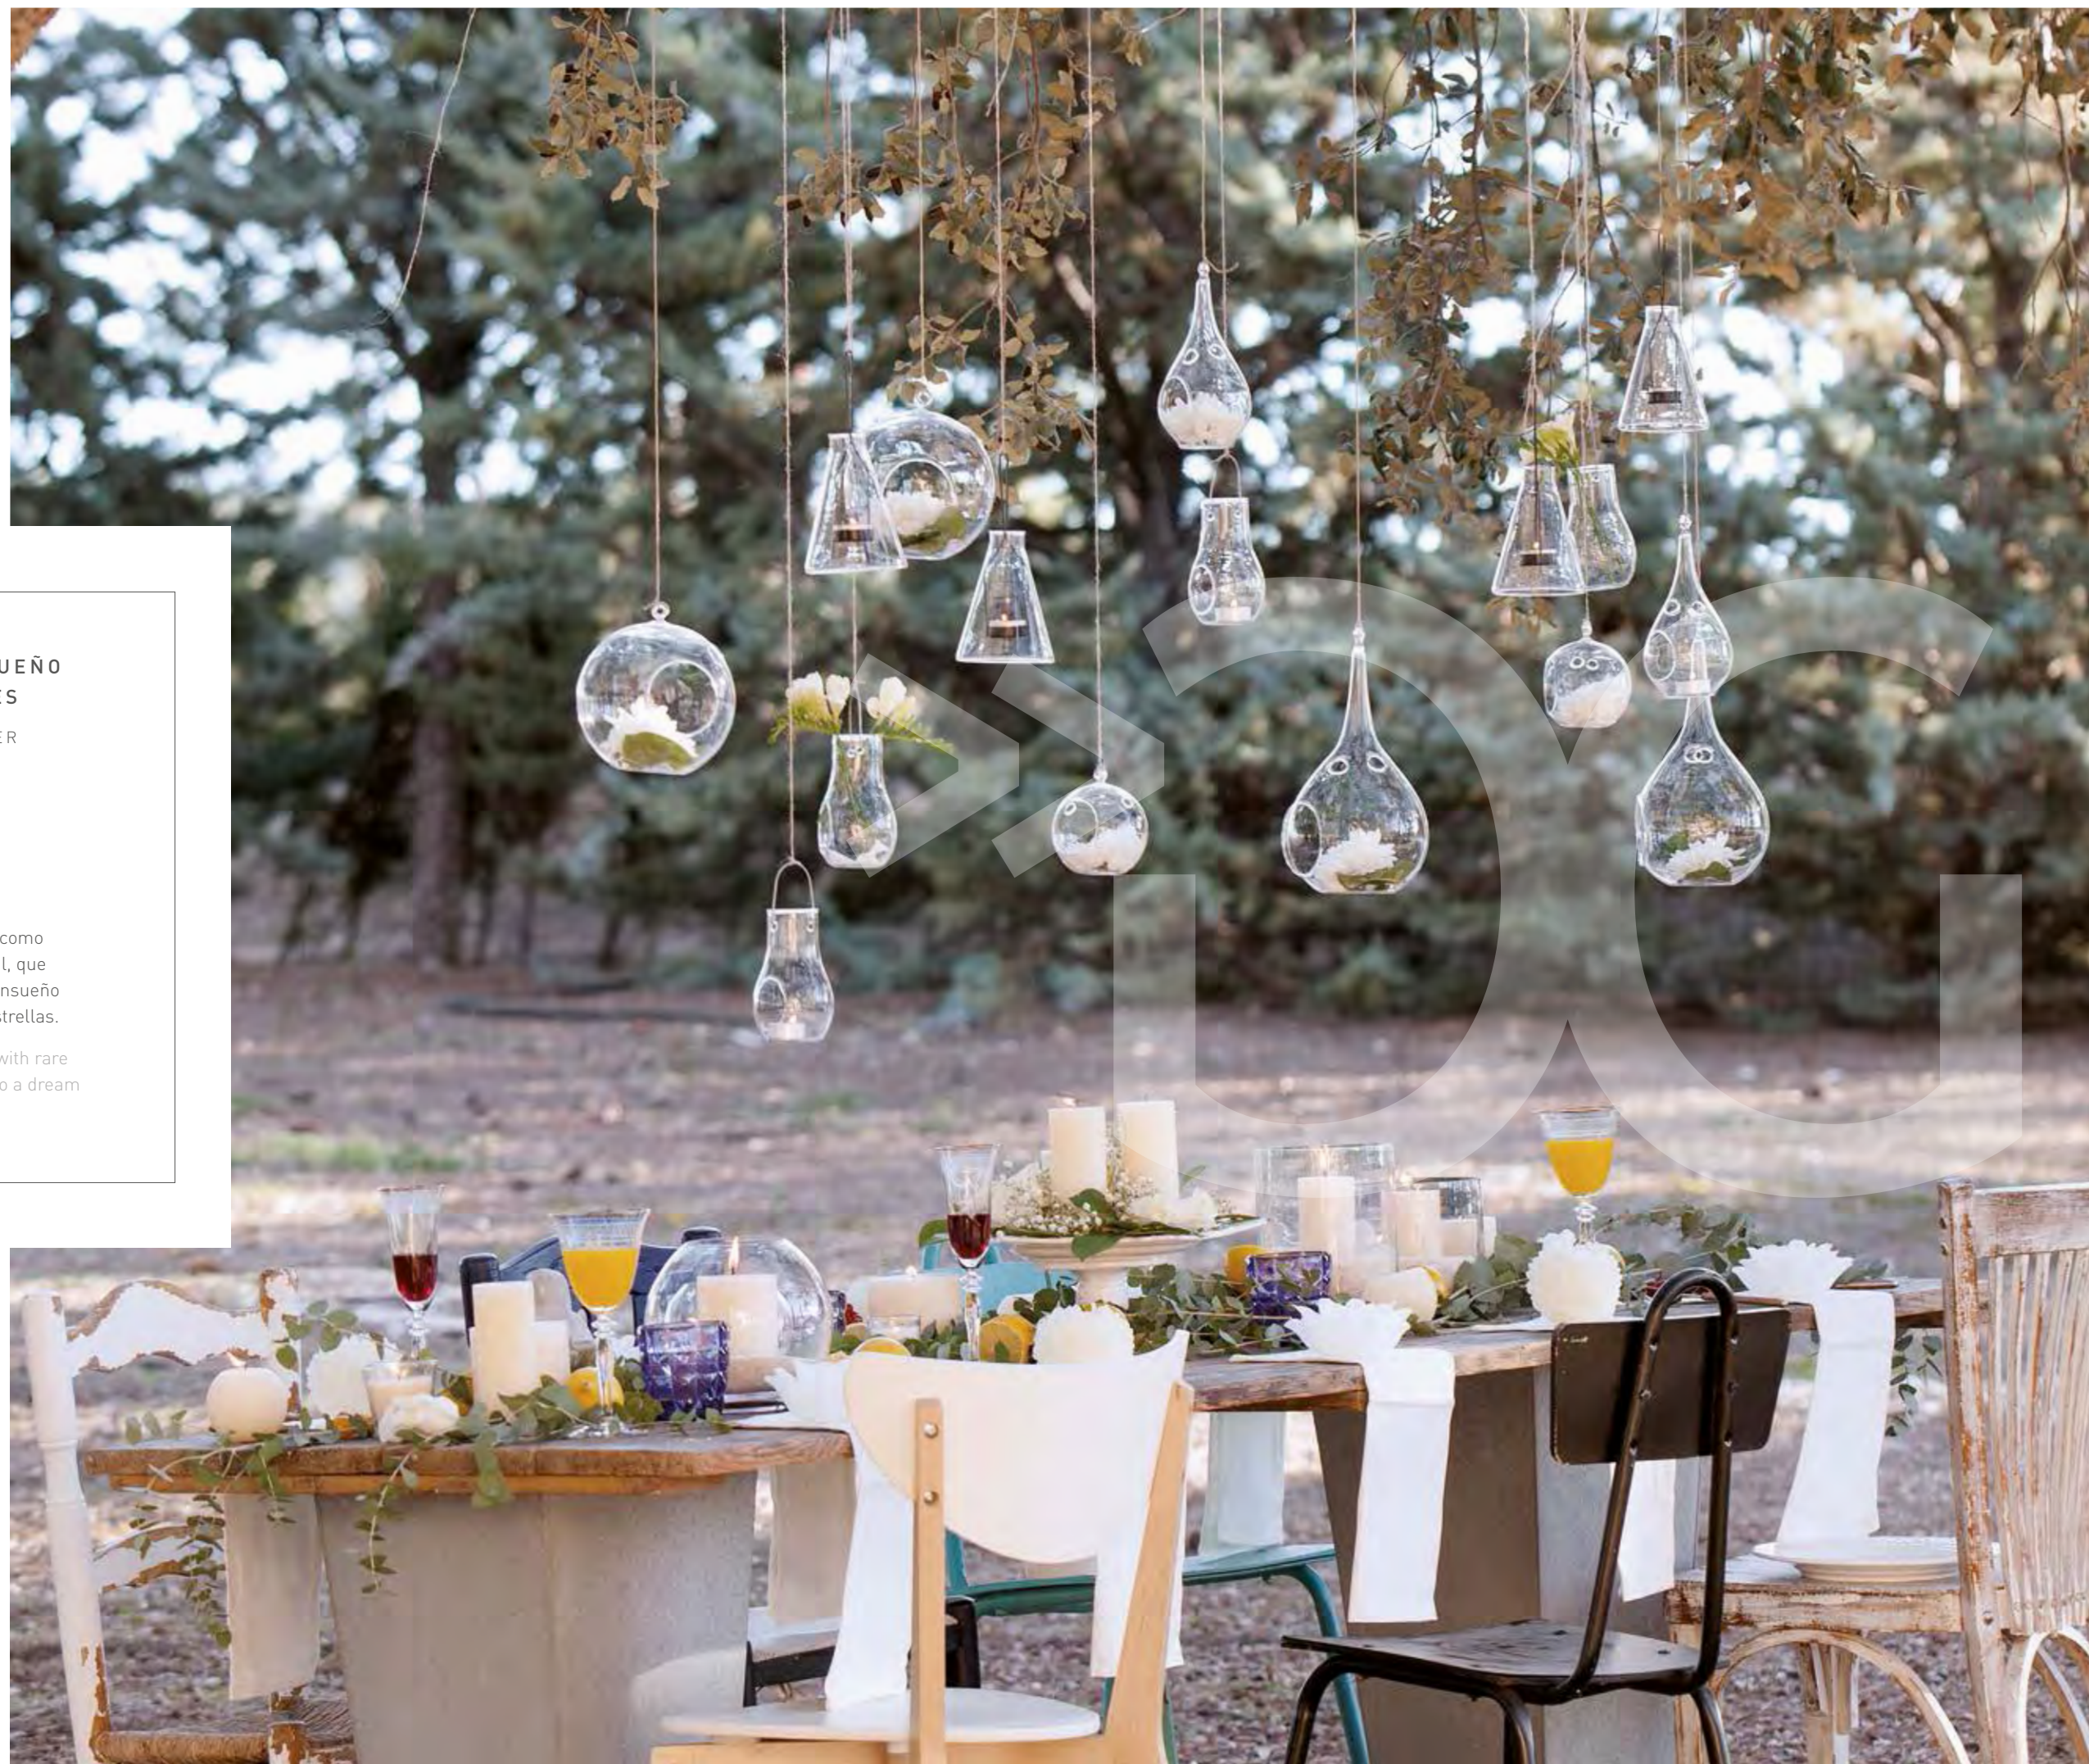

**8.1 LUGARES DE ENSUEÑO
BAJO LOS ÁRBOLES**

DREAM PLACES UNDER
THE TREES

Colgantes
Hanging

Coleccionaba piezas de cristal, frías como el hielo y con una delicadeza especial, que convertían su jardín en un lugar de ensueño donde acostarse a contemplar las estrellas.

Collect pieces of glass, ice cold and with rare sensitivity that turned her garden into a dream place to lie down to watch the stars.